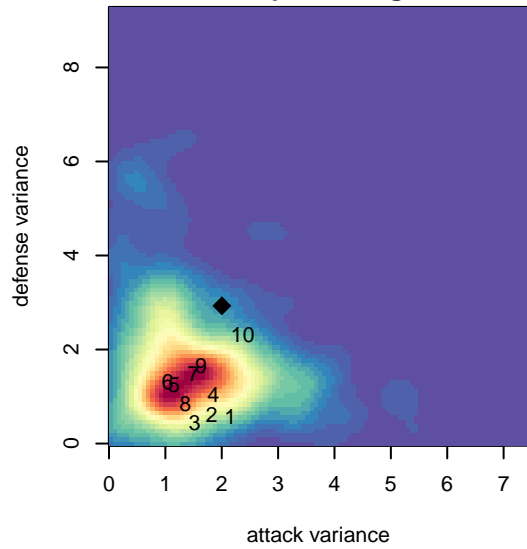

# MRFC Blue G02

Mount Rainier FC  
 Bonney Lake, WA  
 G02 total strength=708  
 attack=1.48 defense=0.36  
 fall league = PSPL Classic 1 U12,  
 spr league = Spr PSPL Classic 1 U12

alt names used:  
 MRFC G02 Blue  
 MRFC G02 Blue  
 MRFC G02 Blue  
 MRFC Blue [G02]  
 MT. RAINIER FCMRFC G02 BLUE  
 MRFC G02 Blue  
 MT. RAINIER FC MRFC G02 BLUE (WA)

**MRFC Blue G02**  
 Dots are actual minus expected GF (blue circles) and GA (red triangles).  
 Blue line is smoothed change in attack strength. Red is smoothed change in defense strength.

**attack and defense variance (black dot)  
relative to other teams  
and top 10 in region**