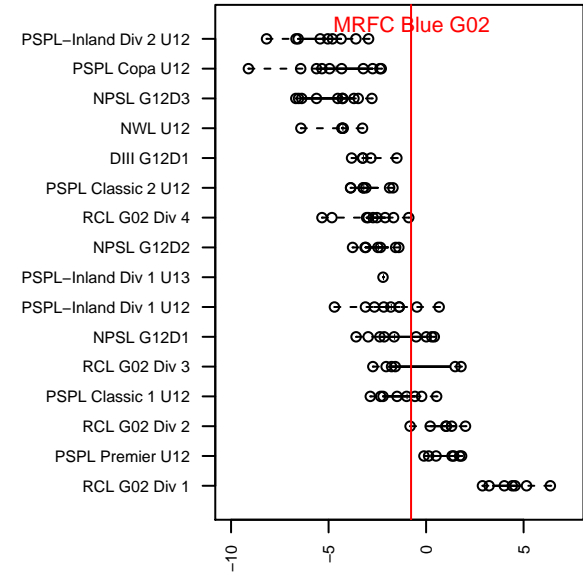

**attack and defense rating
relative to others at age
and all opponents in last 13 months**