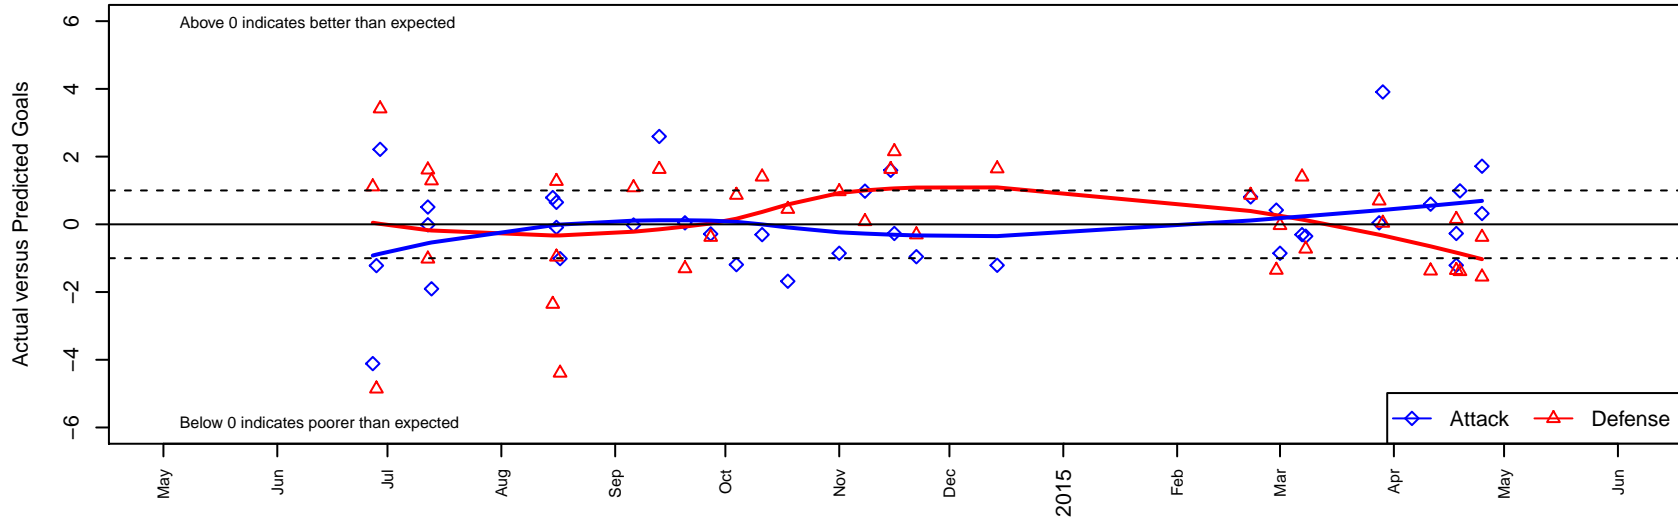

# MRFC Blue G02

Mount Rainier FC  
 Bonney Lake, WA  
 G02 total strength=708  
 attack=1.48 defense=0.36  
 fall league = PSPL Classic 1 U12,  
 spr league = Spr PSPL Classic 1 U12

alt names used:  
 MRFC G02 Blue  
 MRFC G02 Blue  
 MRFC G02 Blue  
 MRFC Blue [G02]  
 MT. RAINIER FCMRFC G02 BLUE  
 MRFC G02 Blue  
 MT. RAINIER FC MRFC G02 BLUE (WA)

**MRFC Blue G02**  
 Dots are actual minus expected GF (blue circles) and GA (red triangles).  
 Blue line is smoothed change in attack strength. Red is smoothed change in defense strength.

**attack and defense variance (black dot)  
relative to other teams  
and top 10 in region**