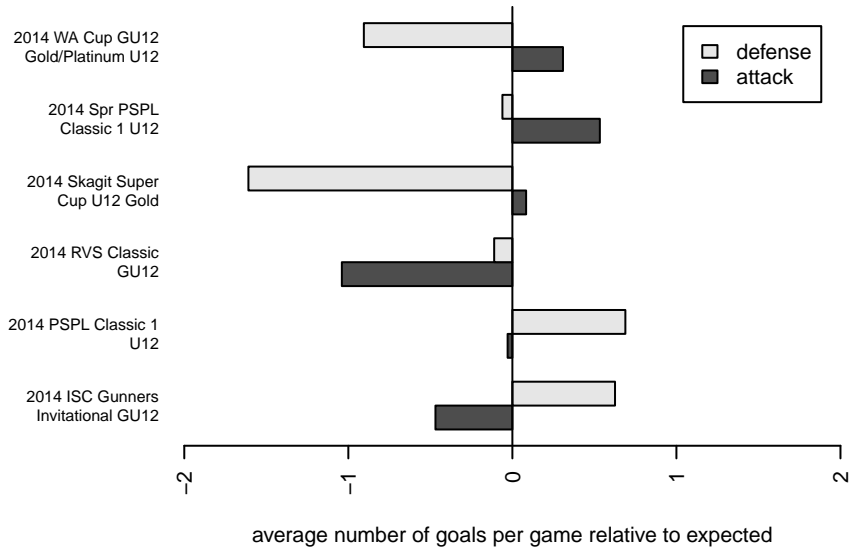

Performance relative to 13 month average