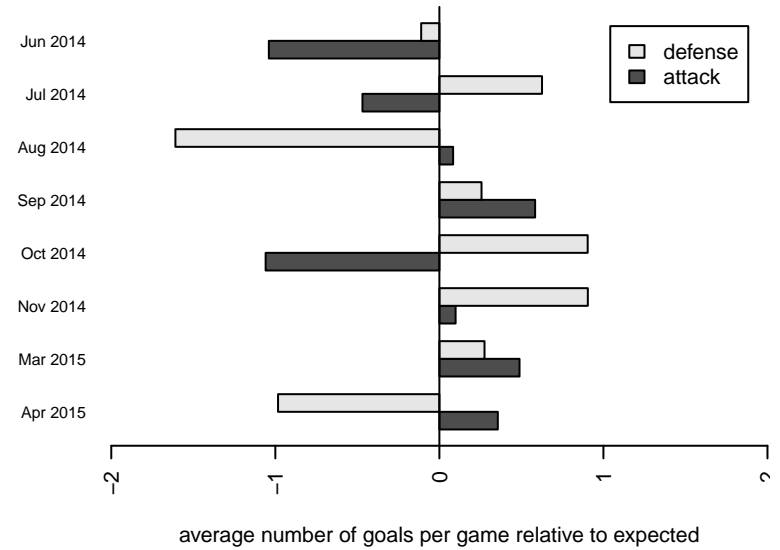

Performance relative to 13 month average